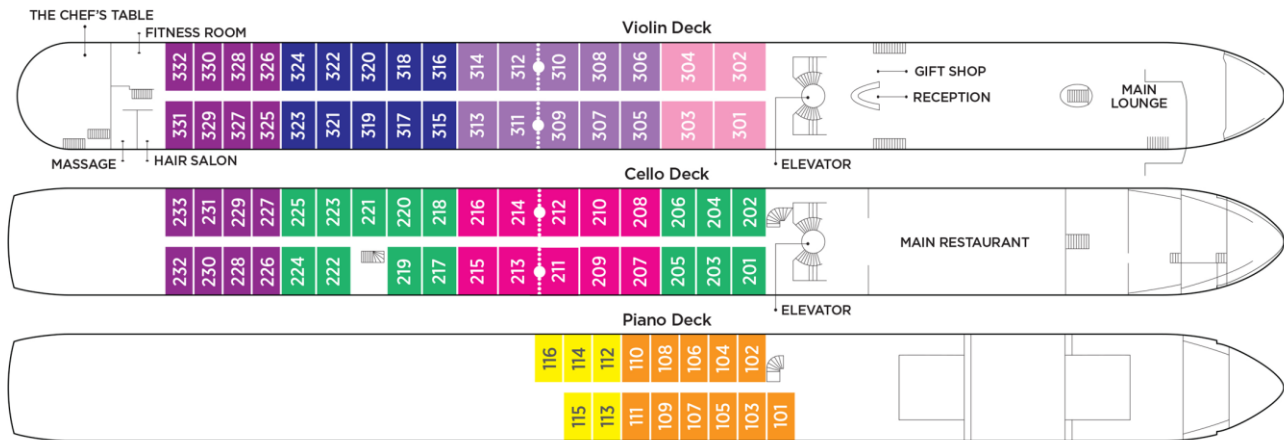

ONBOARD CRUISE INCLUSIONS:

- » 7-night cruise in elegantly appointed accommodations
- » Fine dining on board in multiple venues
- » Unlimited hand-selected wine, beer and soft drinks with lunch/dinner
- » Small group guided shore excursions with a variety of choices, including exclusive Special Interest, hiking and biking tours
- » Professionally trained Wellness Host leading engaging wellness activities
- » Live local entertainment
- » Unlimited complimentary Wi-Fi access

- » Panoramic Lounge with bar, piano and dance floor
- » Walking track, Sun Deck pool with swim-up bar and fitness room
- » Hair salon and massage services (additional costs apply)
- » Entertainment-On-Demand with high-speed Internet, movies, music and English-language TV
- » Marble bathrooms, multi-jet showers, soothing bath products, cotton bathrobes, slippers and hair dryer
- » Generous closet and storage space with in-room safe
- » Individually controlled air conditioning in stateroom

Category	Deck / Stateroom / Size
Suite	Violin / French & Outside Balcony - 300 sq. ft.
AA	Violin / French & Outside Balcony - 235 sq. ft.
AB	Cello / French & Outside Balcony - 235 sq. ft.
BA	Violin / French & Outside Balcony - 210 sq. ft.
BB	Cello / French & Outside Balcony - 210 sq. ft.
C	Violin & Cello / French Balcony - 170 sq. ft.
D	Piano / Fixed Windows - 160 sq. ft.
E	Piano / Fixed Windows - 160 sq. ft.