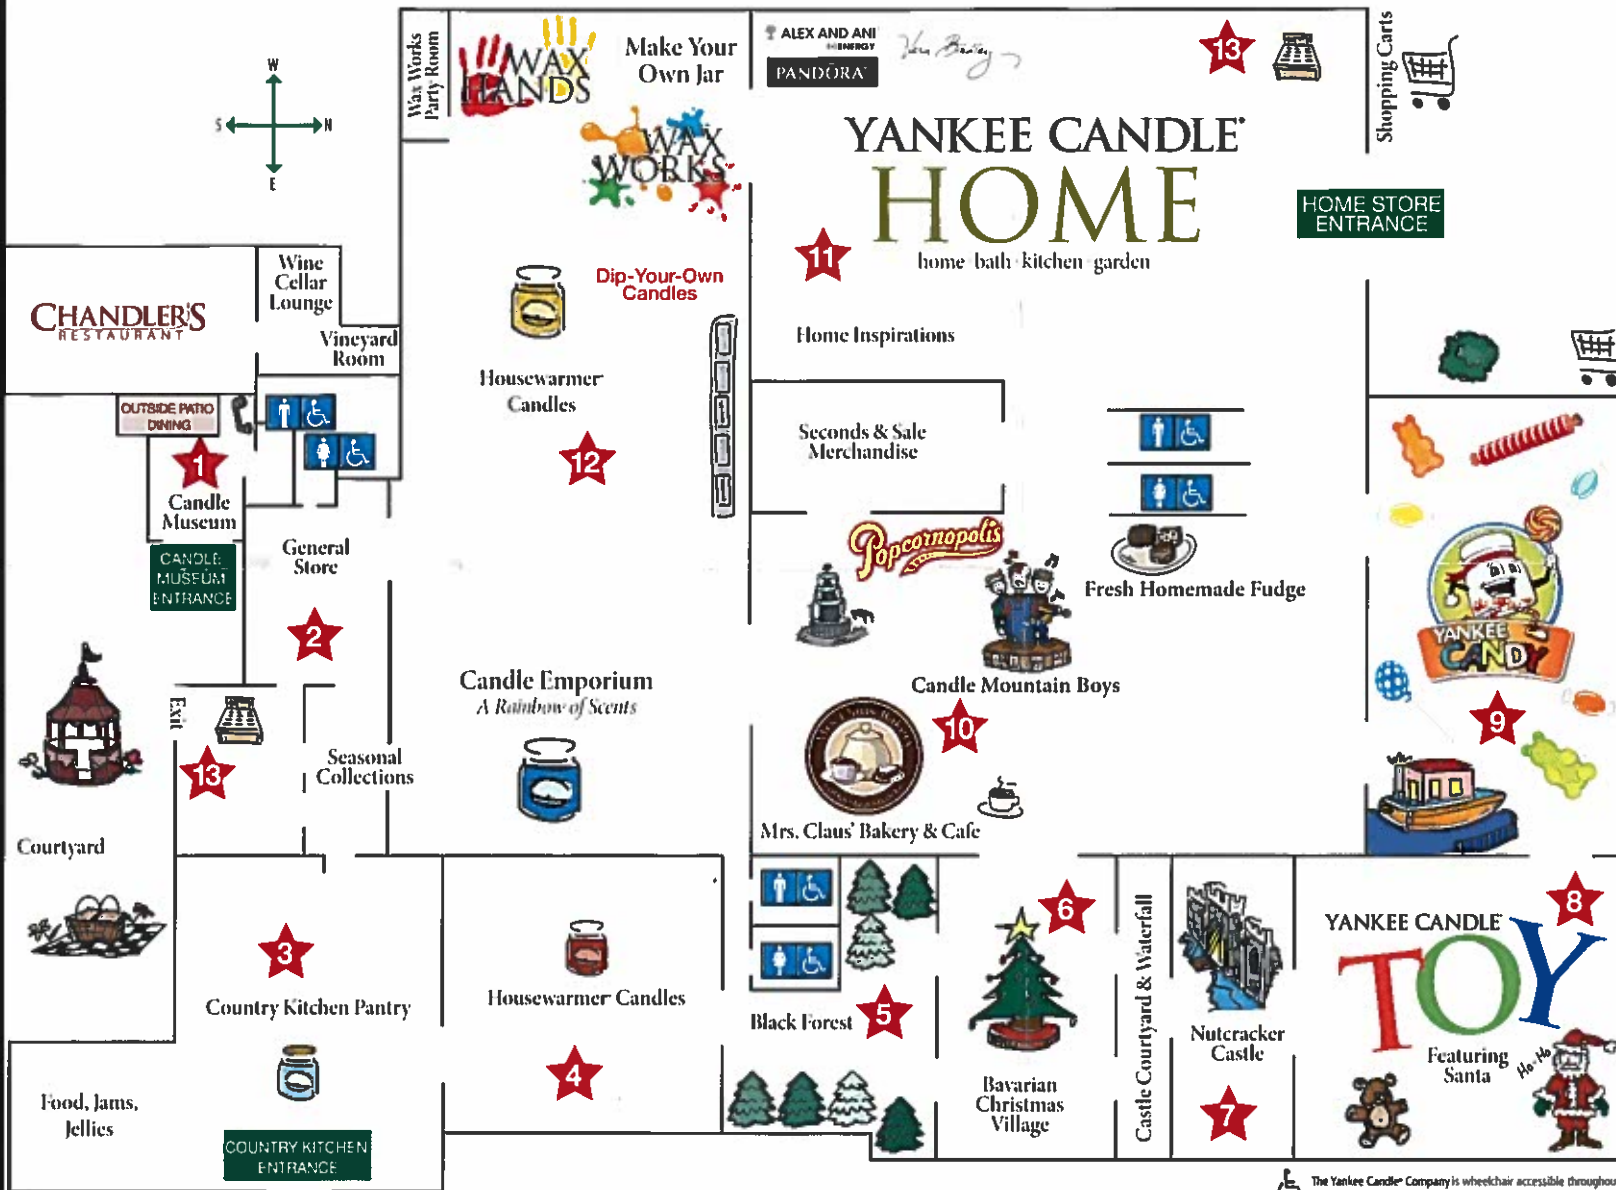

YANKEE CANDLE® VILLAGE Store Directory

Welcome to
Yankee Candle®
Village!

1) **Candle Museum**
  - YCC History Self-Guided Tour
  - History of Candle Making
2) **General Store**
  - New England Souvenirs
  - Sports Merchandise
  - Sports Lounge
3) **Country Kitchen Pantry**
  - Candles
  - Food & Home Accents
4) **Housewarmer® Candles**
  - Candles
  - Home Fragrancing
5) **Black Forest**
  - Watch the Snow Fall
  - Ornaments
  - Department 56
6) **Bavarian Christmas Village**
  - 25 foot tall Christmas Tree
  - 18 themed shops
7) **Nutcracker Castle**
  - Nutcrackers/Steins
  - Gargoyles
8) **Yankee Candle Toy**
  - Santa's Workshop
  - Animatronic Elves
  - Books & Kid's Crafts
9) **Yankee Candy**
10) **New England Market**
  - Candle Mountain Boys
  - Yankee Candle Fudge
  - Popcornopolis
  - Mrs. Claus' Bakery & Cafe
11) **Yankee Candle Home**
  - Home Accents
  - Pandora Jewelry
  - Alex & Ani Jewelry
  - Bath, Kitchen & Garden
  - Vera Bradley
  - Paula's Boutique
12) **Candle Emporium**
  - Candles
  - Wax Works
13) **Check out Registers**

Visit us online at www.yankeecandle.com/village
or call toll free 1-877-636-7707