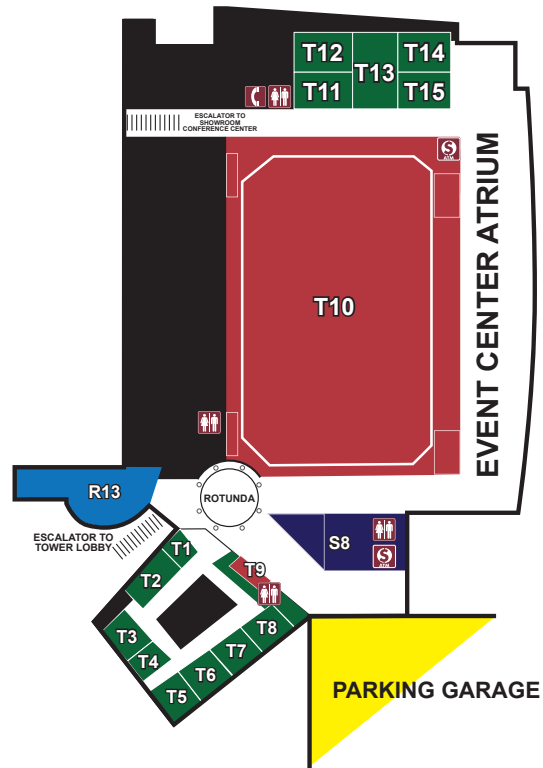

RECREATION

- G1 HOTEL POOL
- G2 TOWER FITNESS CLUB & POOL

RESTAURANTS, BARS AND LOUNGES

- R1 ATRIUM BAR
- R2 PEACH BLOSSOM
- R3 THE FOOD HALL
- R4 BAR PINO
- R5 PINO BIANCO
- R6 PINO PRONTO
- R7 NOODLE NOODLE
- R8 EMERALD RESTAURANT
- R9 OPALS
- R10 MOTIF

R11 OPALS II

- R12 SEASON'S HARVEST BUFFET
- R13 THE UPSTATE TAVERN
- R14 TS STEAKHOUSE (21ST FLOOR OF THE TOWER)
- R15 DELTA CAFE
- R16 BAR BLU
- R17 WILDFLOWERS
- R18 THE LODGE BAR

RETAIL

- S1 SMOKIN'
- S2 LUXURY FOR LESS
- S3 ONEIDA SKY
- S4 POLLY COOPER
- S5 JUNIPER
- S6 REVEL SUPPLY
- S7 WILLOW & JAYE
- S8 THE KIOSK
- S9 SMOKIN' II
- S10 THE GENERAL STORE

SPA

- L1 Āhsī' DAY SPA & SALON
- L2 SkΛ:nā: SPA

EVENT CENTER SECOND FLOOR

CONVENTION CENTER TOWER MEETING ROOMS

- T1 BUSINESS CENTER
- T2 MEADOW
- T3 BIRCH
- T4 HAWTHORN
- T5 CEDAR
- T6 WILLOW
- T7 OAK
- T8 BRIAR

- S2 THE GRILL AT SHENENDOAH
- S3 PRO SHOP

CLUBHOUSE CONFERENCE AREA

- S4 APPALACHIAN
- S5 ADIRONDACK
- S6 CATSKILL

ROAD MAP

- Tower
- Casino
- Event Center
- Parking Garage
- Shenendoah Club House
- Lodge and SkΛ:ηΛ: Spa
- Sportsplex