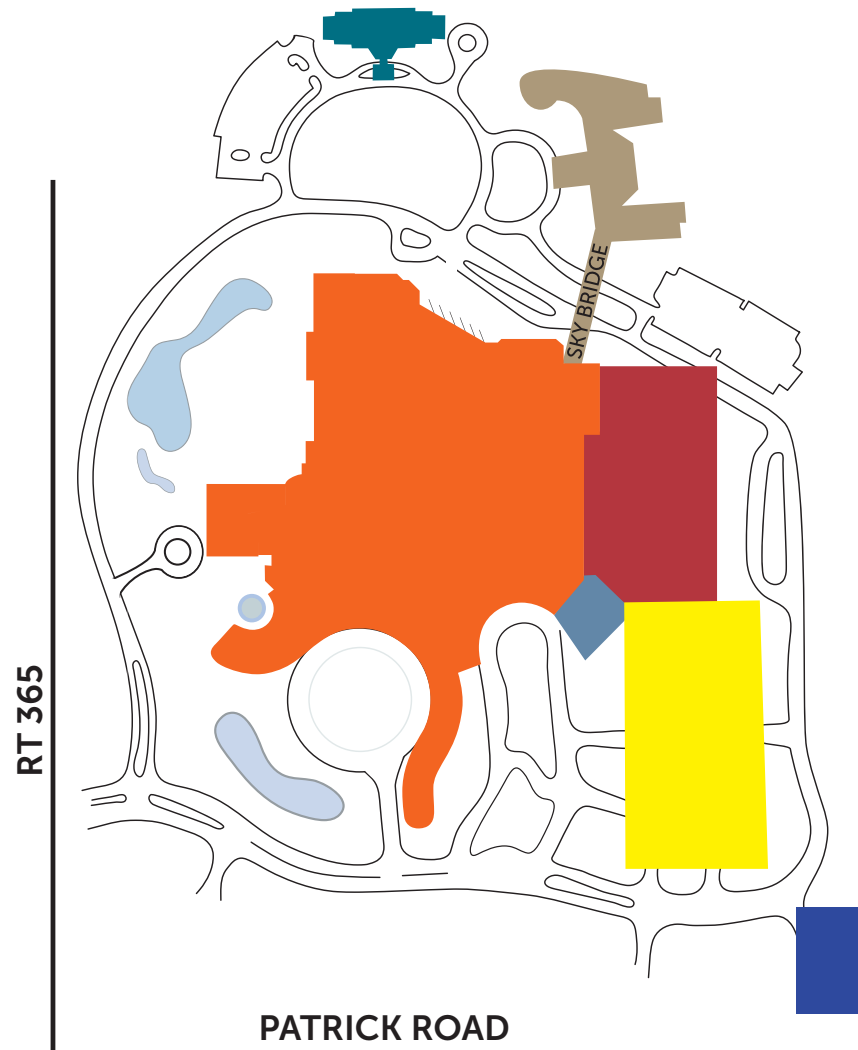

ENTERTAINMENT

- T9 EVENT CENTER BOX OFFICE
- T10 EVENT CENTER

CYPRESS CONFERENCE AREA

- T11 CYPRESS A
- T12 CYPRESS B
- T13 CYPRESS C
- T14 CYPRESS D
- T15 CYPRESS E

FIRST FLOOR

SECOND FLOOR

SHENENDOAH CLUBHOUSE CLUBHOUSE AREA

- S2 THE GRILL AT SHENENDOAH
- S3 PRO SHOP

CLUBHOUSE CONFERENCE AREA

- S4 APPALACHIAN
- S5 ADIRONDACK
- S6 CATSKILL

ROAD MAP

- Tower
- Casino
- Event Center
- Parking Garage
- Shenendoah Club House
- Lodge and SkΛ:ηΛ: Spa
- Sportsplex