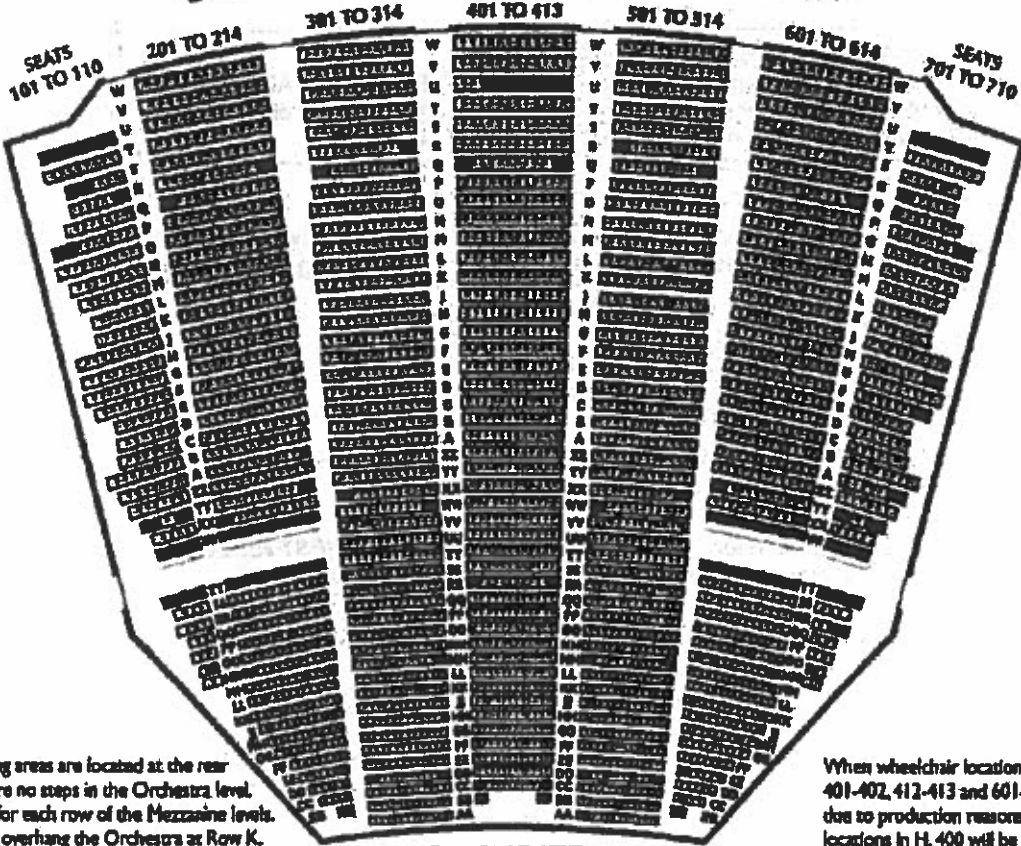

THIRD MEZZANINE

SECOND MEZZANINE

FIRST MEZZANINE

ORCHESTRA

Entrances to all seating areas are located at the rear of each level. There are no steps in the Orchestra level. There are two steps for each row of the Mezzanine levels. The Mezzanine levels overhang the Orchestra at Row K.

When wheelchair locations in BB, 204-205, 401-402, 412-413 and 601-602 are not available due to production reasons, alternate wheelchair locations in H, 400 will be made available.

☐ = WHEELCHAIR AND COMPANION LOCATIONS    ■ = AISLE TRANSFER AND COMPANION LOCATIONS