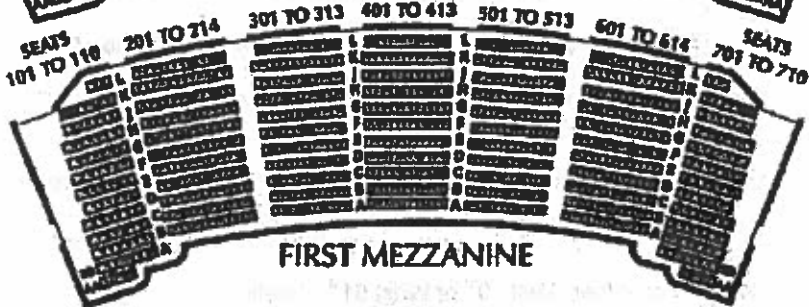

THIRD MEZZANINE

SECOND MEZZANINE

FIRST MEZZANINE

ORCHESTRA

Entrances to all seating areas are located at the rear of each level. There are no steps in the Orchestra level. There are two steps for each row of the Mezzanine levels. The Mezzanine levels overhang the Orchestra at Row K.

When wheelchair locations in BB, 204-205, 401-402, 412-413 and 601-602 are not available due to production reasons, alternate wheelchair locations in H, 400 will be made available.

☐ = WHEELCHAIR AND COMPANION LOCATIONS    ■ = AISLE TRANSFER AND COMPANION LOCATIONS