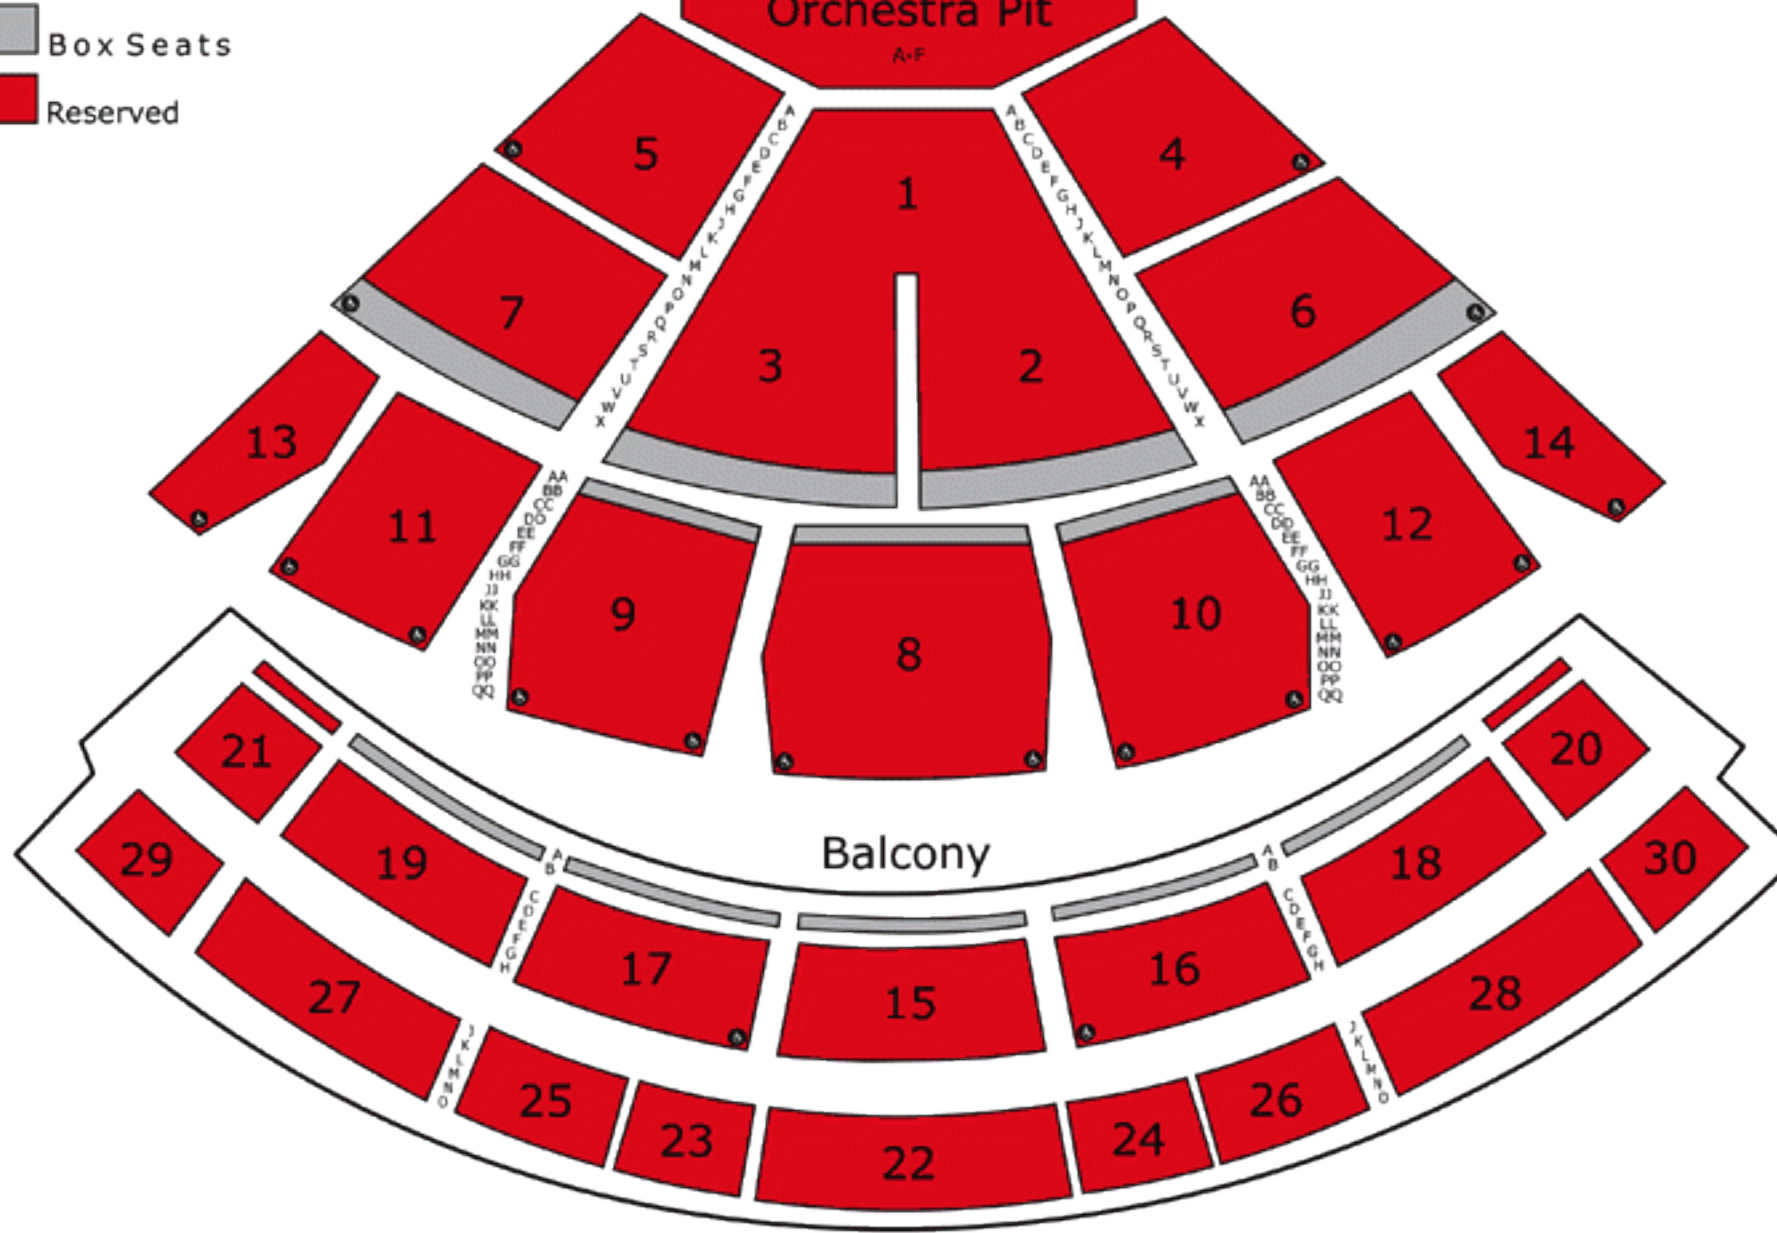

Saratoga Performing Arts Center

Stage

Orchestra Pit
A-F

- Box Seats
- Reserved

Lawn | General Admission