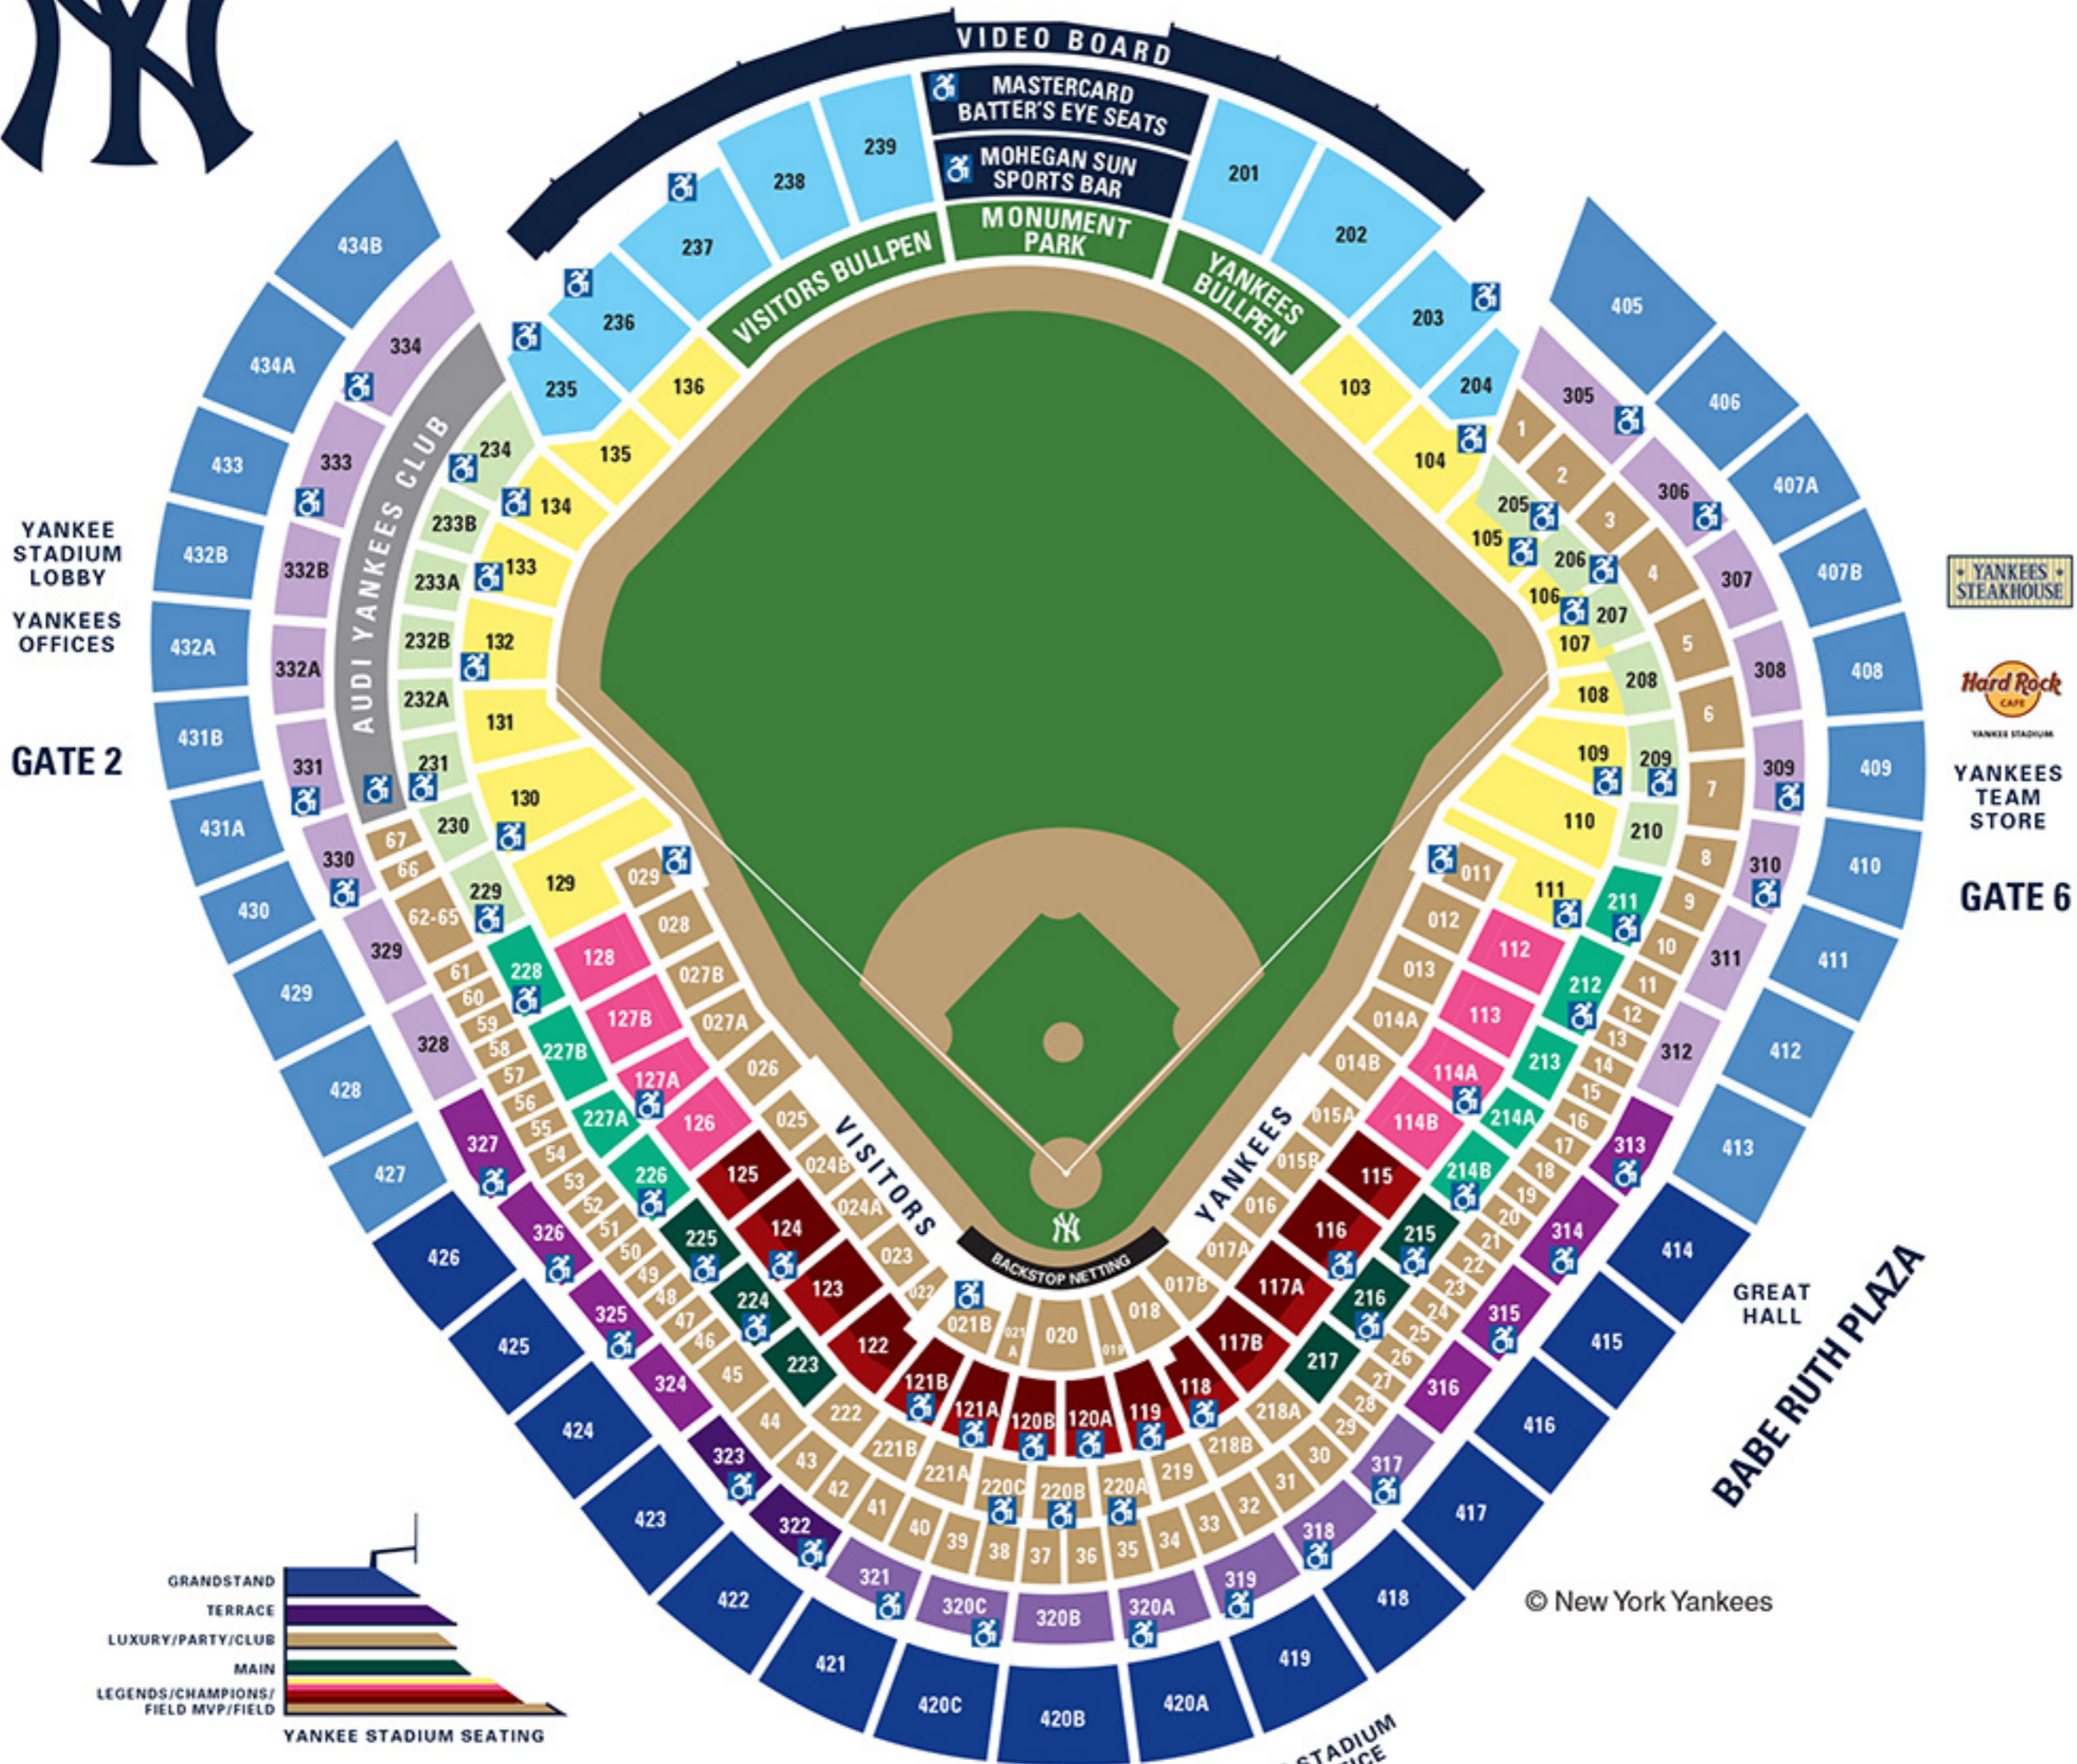

GATE 8

YANKEE STADIUM LOBBY
YANKEES OFFICES
GATE 2

YANKEES STEAKHOUSE
Hard Rock CAFE
YANKEE STADIUM
YANKEES TEAM STORE
GATE 6

© New York Yankees

SUITE ENTRANCE
GATE 4

YANKEE STADIUM TICKET OFFICE

GREAT HALL
BABE RUTH PLAZA

PLEASE NOTE THAT THE BACKSTOP NETTING BEHIND HOME PLATE IS LOCATED BETWEEN THE INSIDE OF THE YANKEES DUGOUT AND THE INSIDE OF THE VISITORS DUGOUT.
THE HEIGHT OF THE BACKSTOP NETTING IS REDUCED AS IT APPROACHES EACH DUGOUT.